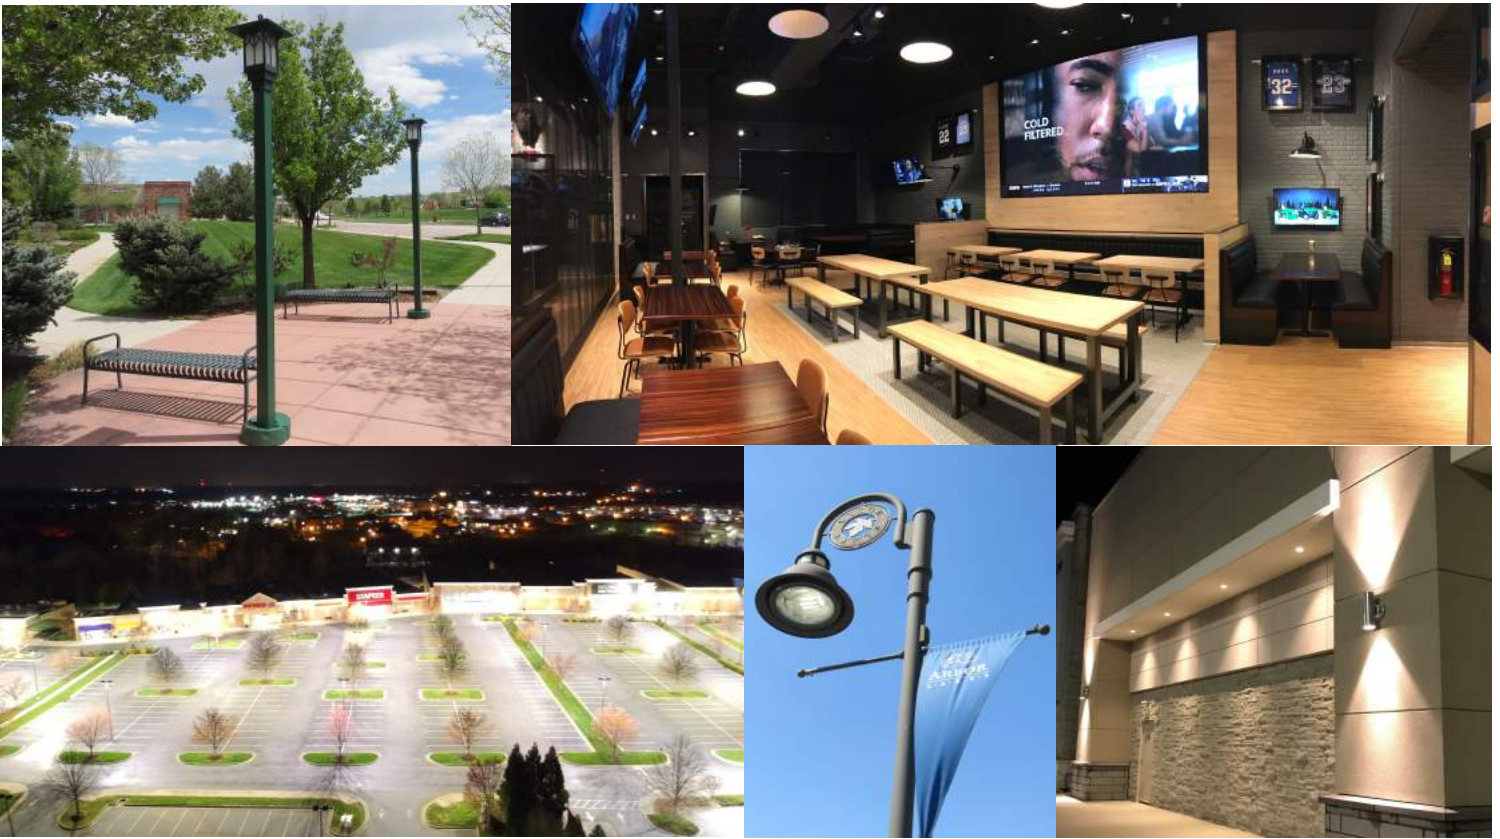

On-Site Lighting
& Survey, LLC

On-Site Lighting

On-Site Lighting & Survey has been providing indoor and outdoor lighting products and services for retail, industrial, commercial, municipal and residential projects since 2001.